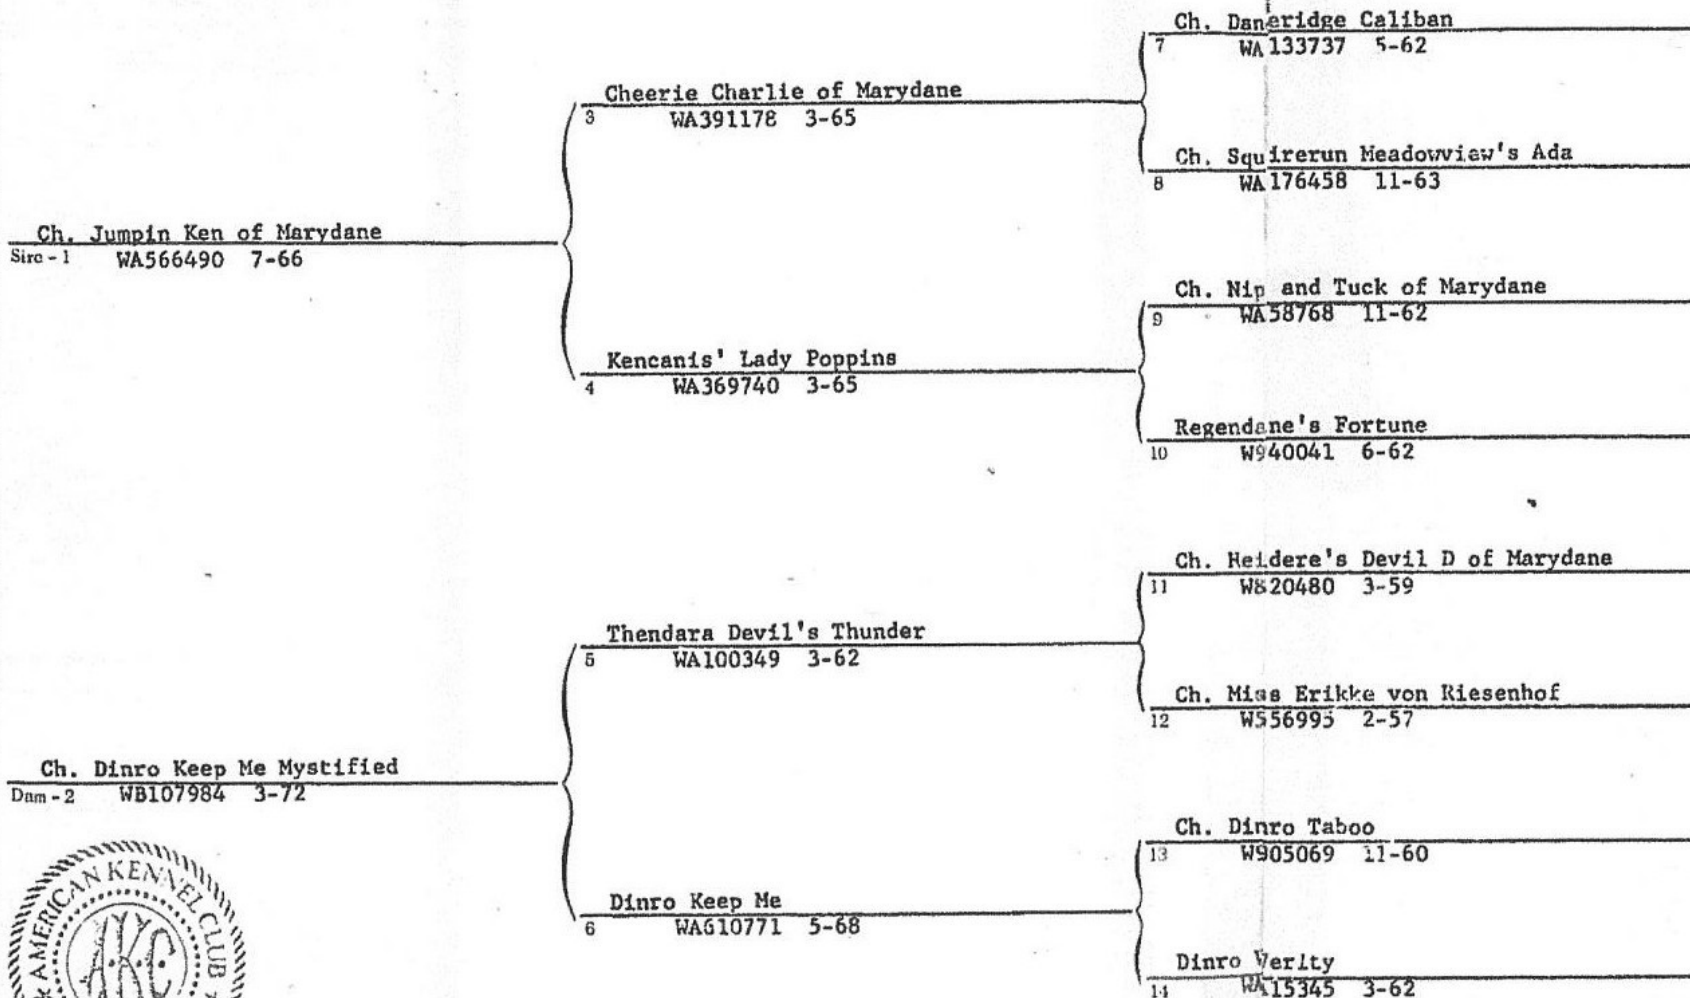

CERTIFIED PEDIGREE

Name of Dog Titandane's Loheland Bequest Sex Female Reg. No. WC151313
 Breed Great Dane Color Fawn, black mask
 Date Whelped February 28, 1972 Breeder Irene Cary and Mona Martin

Date Issued 8-24-72 rlc

The Seal of The American Kennel Club affixed hereto certifies that this pedigree has been compiled from official Stud Book records.